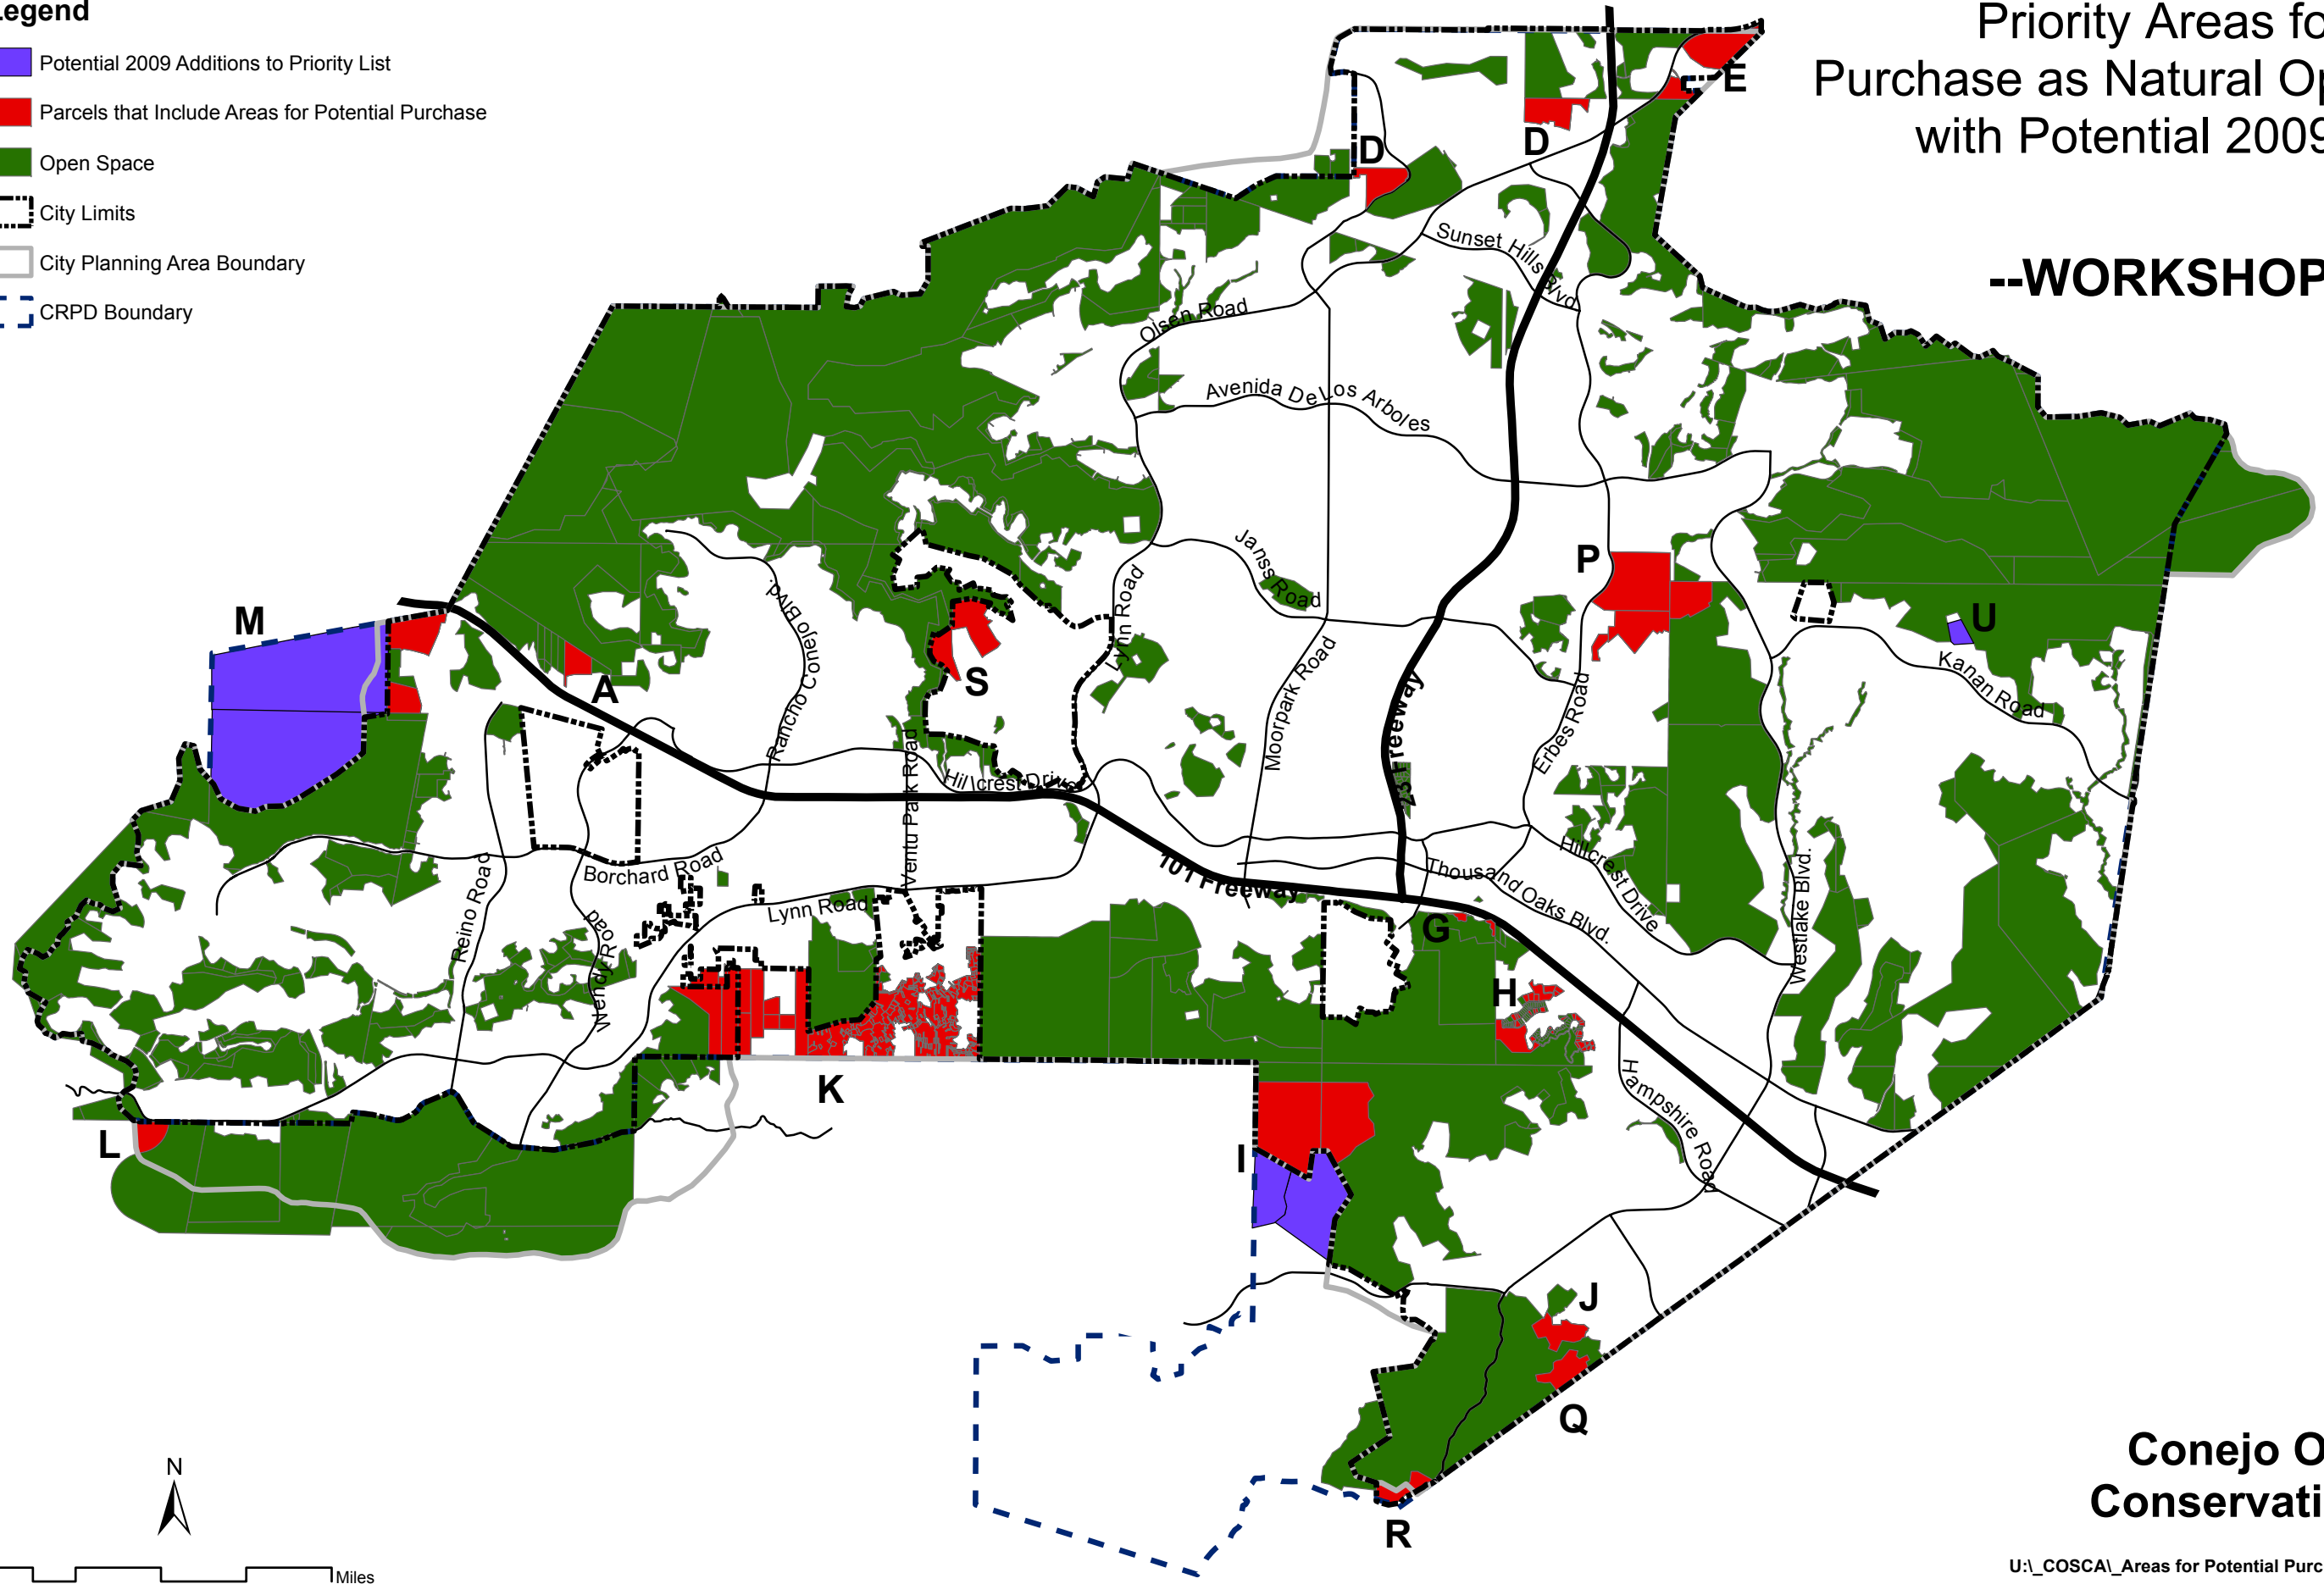

**Legend**

- Potential 2009 Additions to Priority List
- Parcels that Include Areas for Potential Purchase
- Open Space
- City Limits
- City Planning Area Boundary
- CRPD Boundary

Priority Areas for Potential Purchase as Natural Open Space with Potential 2009 Additions

--WORKSHOP DRAFT--

**Conejo Open Space Conservation Agency**